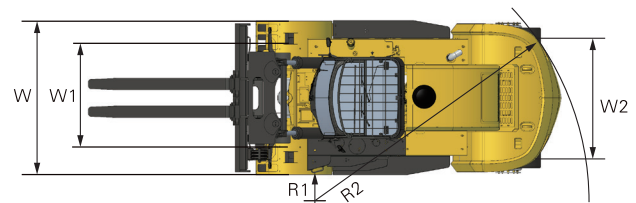

► Product Parameters

Technical Parameter		
ITEM	UNIT	SCPE160
Overall weight	t	22.5
Rated capacity	t	16
Lift speed (laden/unladen)	mm/s	400/450
Lowering speed (laden/unladen)	mm/s	450/430
Travel speed (laden/unladen)	km/h	22/24
Gradeability (laden)	%	15
Length overall L	mm	8094
Width overall W	mm	2834
Height overall H	mm	3754
Load center L1	mm	1200
Wheel base L2	mm	3750
Overhang front L3	mm	943
Overhang rear L4	mm	961
Ground clearance H2	mm	328
Seat height above ground H4	mm	1923
Inner turning radius R1	mm	685
Outer turning radius R2	mm	5200
Front track width W1	mm	1898
Rear track width W2	mm	2090
Mast height (Retracted H /extended H1)	mm	3754/5704
Lift height standard H3	mm	4000
Mast tilt (forward/backwards)	deg	6/12

Configuration Parameter			
CONFIGURATION		UNIT	SCPE160
Engine	Brand	-	Lvkon
	Rated capacity	kW/rpm	120
Engine	Brand	-	Lvkon
	Rated capacity	kW/rpm	75
Battery	Brand	-	Gotion
	Rated voltage	V	618
	Rated electric quantity	kWh	141
Drive axle brand		-	SANY
Forks	Dimension (Length×width×height)	mm	2440×200×100
	Fork distance (Minimum-maximum)	mm	674~2274
	Applicaton	-	ISO 20'container, large tonnage or bulk cargo
Tire dimension		-	12.00-20PR

► Dimensions

MONTREAL (Head office)
100A, Hymus Blvd.
Pointe-Claire (Québec) H9R 1E4

Phone: 514 694-4223
Toll free: 1 866 421-4223

info@elevex.ca

QUEBEC
1279, Paul-Émile Giroux St. Suite
200 Québec (Québec) G1C 0K9

SAGUENAY
2305, Alexis-Le-Trotteur
St. Jonquière (Québec) G7X 9H8

elevex.ca