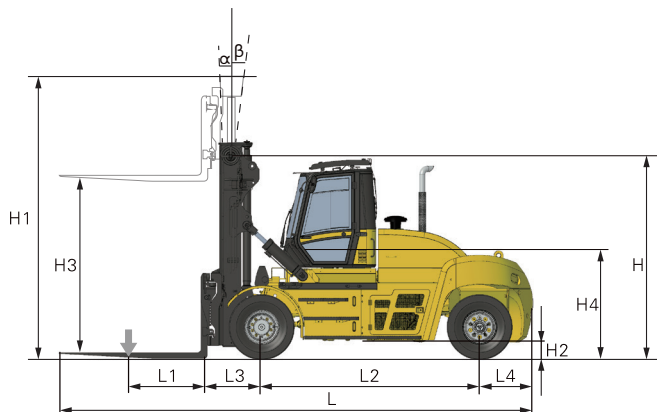

► Product Parameters

Technical Parameter		
ITEM	UNIT	SCPE160
Overall weight	t	22.5
Rated capacity	t	16
Lift speed (laden/unladen)	mm/s	400/450
Lowering speed (laden/unladen)	mm/s	450/430
Travel speed (laden/unladen)	km/h	22/24
Gradeability (laden)	%	15
Length overall L	mm	8094
Width overall W	mm	2834
Height overall H	mm	3754
Load center L1	mm	1200
Wheel base L2	mm	3750
Overhang front L3	mm	943
Overhang rear L4	mm	961
Ground clearance H2	mm	328
Seat height above ground H4	mm	1923
Inner turning radius R1	mm	685
Outer turning radius R2	mm	5200
Front track width W1	mm	1898
Rear track width W2	mm	2090
Mast height (Retracted H /extended H1)	mm	3754/5704
Lift height standard H3	mm	4000
Mast tilt (forward/backwards)	deg	6/12

Configuration Parameter			
CONFIGURATION		UNIT	SCPE160
Engine	Brand	-	Lvkon
	Rated capacity	kW/rpm	120
Engine	Brand	-	Lvkon
	Rated capacity	kW/rpm	75
Battery	Brand	-	Gotion
	Rated voltage	V	618
	Rated electric quantity	kWh	141
Drive axle brand		-	SANY
Forks	Dimension (Length×width×height)	mm	2440×200×100
	Fork distance (Minimum-maximum)	mm	674~2274
	Applicaton	-	ISO 20'container, large tonnage or bulk cargo
Tire dimension		-	12.00-20PR

► Dimensions

MONTREAL (Head office)
100A, Hymus Blvd.
Pointe-Claire (Québec) H9R 1E4

Phone: 514 694-4223
Toll free: 1 866 421-4223

info@elevex.ca

QUEBEC
1279, Paul-Émile Giroux St. Suite
200 Québec (Québec) G1C 0K9

SAGUENAY
2305, Alexis-Le-Trotteur
St. Jonquière (Québec) G7X 9H8

elevex.ca