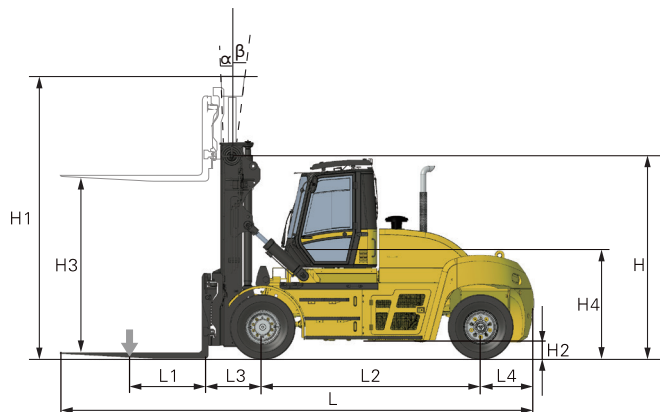

► Product Parameters

Technical Parameter		
ITEM	UNIT	SCPE250
Overall weight	t	33.5
Rated capacity	t	25
Lift speed (laden/unladen)	mm/s	320/350
Lowering speed (laden/unladen)	mm/s	400/400
Travel speed (laden/unladen)	km/h	23/25
Gradeability (laden)	%	17
Length overall L	mm	8828
Width overall W	mm	3108
Height overall H	mm	3783
Load center L1	mm	1200
Wheel base L2	mm	4300
Overhang front L3	mm	1080
Overhang rear L4	mm	1008
Ground clearance H2	mm	337
Seat height above ground H4	mm	2315
Inner turning radius R1	mm	940
Outer turning radius R2	mm	6000
Front track width W1	mm	2204
Rear track width W2	mm	2450
Mast height (Retracted H /extended H1)	mm	3994/5939
Lift height standard H3	mm	4000
Mast tilt (forward/backwards)	deg	5/10

Configuration Parameter			
CONFIGURATION		UNIT	SCPE250
Engine	Brand	-	Lvkon
	Rated capacity	kW/rpm	130
Engine	Brand	-	Lvkon
	Rated capacity	kW/rpm	120
Battery	Brand	-	Gotion
	Rated voltage	V	618
	Rated electric quantity	kWh	282
Drive axle brand		-	SANY
Forks	Dimension (Length×width×height)	mm	2440×250×110
	Fork distance (Minimum-maximum)	mm	786~2776
	Applicaton	-	ISO 20'container, large tonnage or bulk cargo
Tire dimension		-	14.00-24PR

► Dimensions

MONTREAL (Head office)
100A, Hymus Blvd.
Pointe-Claire (Québec) H9R 1E4

Phone: 514 694-4223
Toll free: 1 866 421-4223

info@elevex.ca

QUEBEC
1279, Paul-Émile Giroux St. Suite
200 Québec (Québec) G1C 0K9

SAGUENAY
2305, Alexis-Le-Trotteur
St. Jonquière (Québec) G7X 9H8

elevex.ca