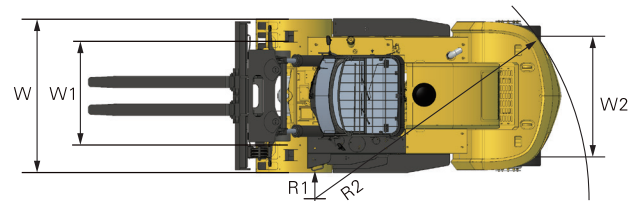

► Product Parameters

Technical Parameter		
ITEM	UNIT	SCPE250
Overall weight	t	33.5
Rated capacity	t	25
Lift speed (laden/unladen)	mm/s	320/350
Lowering speed (laden/unladen)	mm/s	400/400
Travel speed (laden/unladen)	km/h	23/25
Gradeability (laden)	%	17
Length overall L	mm	8828
Width overall W	mm	3108
Height overall H	mm	3783
Load center L1	mm	1200
Wheel base L2	mm	4300
Overhang front L3	mm	1080
Overhang rear L4	mm	1008
Ground clearance H2	mm	337
Seat height above ground H4	mm	2315
Inner turning radius R1	mm	940
Outer turning radius R2	mm	6000
Front track width W1	mm	2204
Rear track width W2	mm	2450
Mast height (Retracted H /extended H1)	mm	3994/5939
Lift height standard H3	mm	4000
Mast tilt (forward/backwards)	deg	5/10

Configuration Parameter			
CONFIGURATION		UNIT	SCPE250
Engine	Brand	-	Lvkon
	Rated capacity	kW/rpm	130
Engine	Brand	-	Lvkon
	Rated capacity	kW/rpm	120
Battery	Brand	-	Gotion
	Rated voltage	V	618
	Rated electric quantity	kWh	282
Drive axle brand		-	SANY
Forks	Dimension (Length×width×height)	mm	2440×250×110
	Fork distance (Minimum-maximum)	mm	786~2776
	Applicaton	-	ISO 20'container, large tonnage or bulk cargo
Tire dimension		-	14.00-24PR

► Dimensions

MONTREAL (Head office)
100A, Hymus Blvd.
Pointe-Claire (Québec) H9R 1E4

Phone: 514 694-4223
Toll free: 1 866 421-4223

info@elevex.ca

QUEBEC
1279, Paul-Émile Giroux St. Suite
200 Québec (Québec) G1C 0K9

SAGUENAY
2305, Alexis-Le-Trotteur
St. Jonquière (Québec) G7X 9H8

elevex.ca