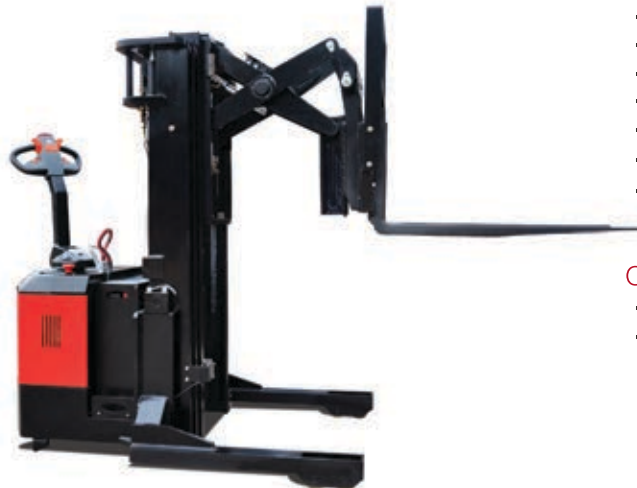

POWER STEERING WALKIE REACH TRUCK

CAPACITY: 3,000 lbs.

ML14ASX

SERIES 8907

Capacity

- 3,000 lbs. at 24" load center

Weight

- 3,690 lbs. - 4,200 lbs. chassis only

Wheels / Tires

- Drive: 10" x 4" polyurethane
- Dual Load: (2) 4" x 2.75" polyurethane

Battery Compartments

- 31.6" x 9.06" x open
- 31.6" x 13.1" x open (ML14ASX-189)

Standard Equipment

- Power steering
- Pantograph with sideshift and tilt
- Proportional lift, lower and extend
- Regenerative neutral braking
- Low battery interrupt
- Hour meter BDI combo gauge
- Key switch
- Clearview polycarbonate mast guard

Optional Equipment

- Traction drive tire – poly
- Straddle ID/OD of 34/42 or 42/50